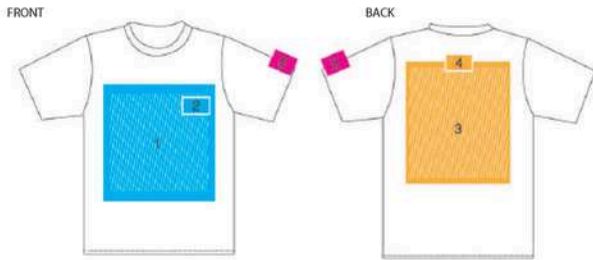

T-SHIRT

Printing Size

Height / Length	70-80	80-110	120-130	140-160	S-3XL
1	WS1 x HS1	WS2 x HS2	WS3 x HS3	WS3 x HS3	
2	WS x HS				WS x HS
3	WS1 x HS1	WS2 x HS2	WS3 x HS3	WS3 x HS3	
4	WS x HS				WS x HS
5	WS x HS				WS x HS

Unit: CM