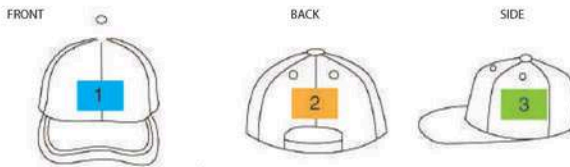

PRINT/ EMBROIDERY PATTERN POSITION DETERMINING

POLO SHIRT

Printing Size

Height / Length	70-80	80-110	120-130	140-160	S-3XL
1	WS x HS				WS x HS
2	WS1 x HS1	WS2 x HS2	WS3 x HS3		
3	WS x HS				
4	WS x HS				
5	WS x HS				WS x HS
6	WS x HS				WS1 x HS1

Unit: CM

T-SHIRT

Printing Size

Height / Length	70-80	80-110	120-130	140-160	S-3XL
1	WS1 x HS1	WS2 x HS2	WS3 x HS3	WS3 x HS3	
2	WS x HS				WS x HS
3	WS1 x HS1	WS2 x HS2	WS3 x HS3	WS3 x HS3	
4	WS x HS				WS x HS
5	WS x HS				WS x HS

Unit: CM

CAP

Printing Size

Location	SIZE (56-80cm)
1	WS x HS
2	WS2 x HS
3	WS x HS

Unit: CM

SWEATER

Printing Size

Height / Length	70-80	80-110	120-130	140-160	S-3XL
1	WS1 x HS1	WS2 x HS2	WS3 x HS3	WS3 x HS3	
2	WS x HS				WS x HS
3	WS1 x HS1	WS2 x HS2	WS3 x HS3	WS3 x HS3	
4	WS x HS				WS x HS

Unit: CM