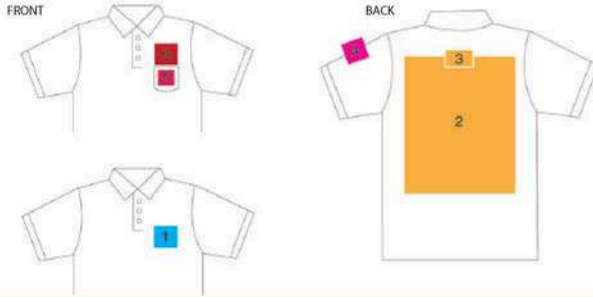

PRINT/ EMBROIDERY PATTERN POSITION DETERMINING

POLO SHIRT